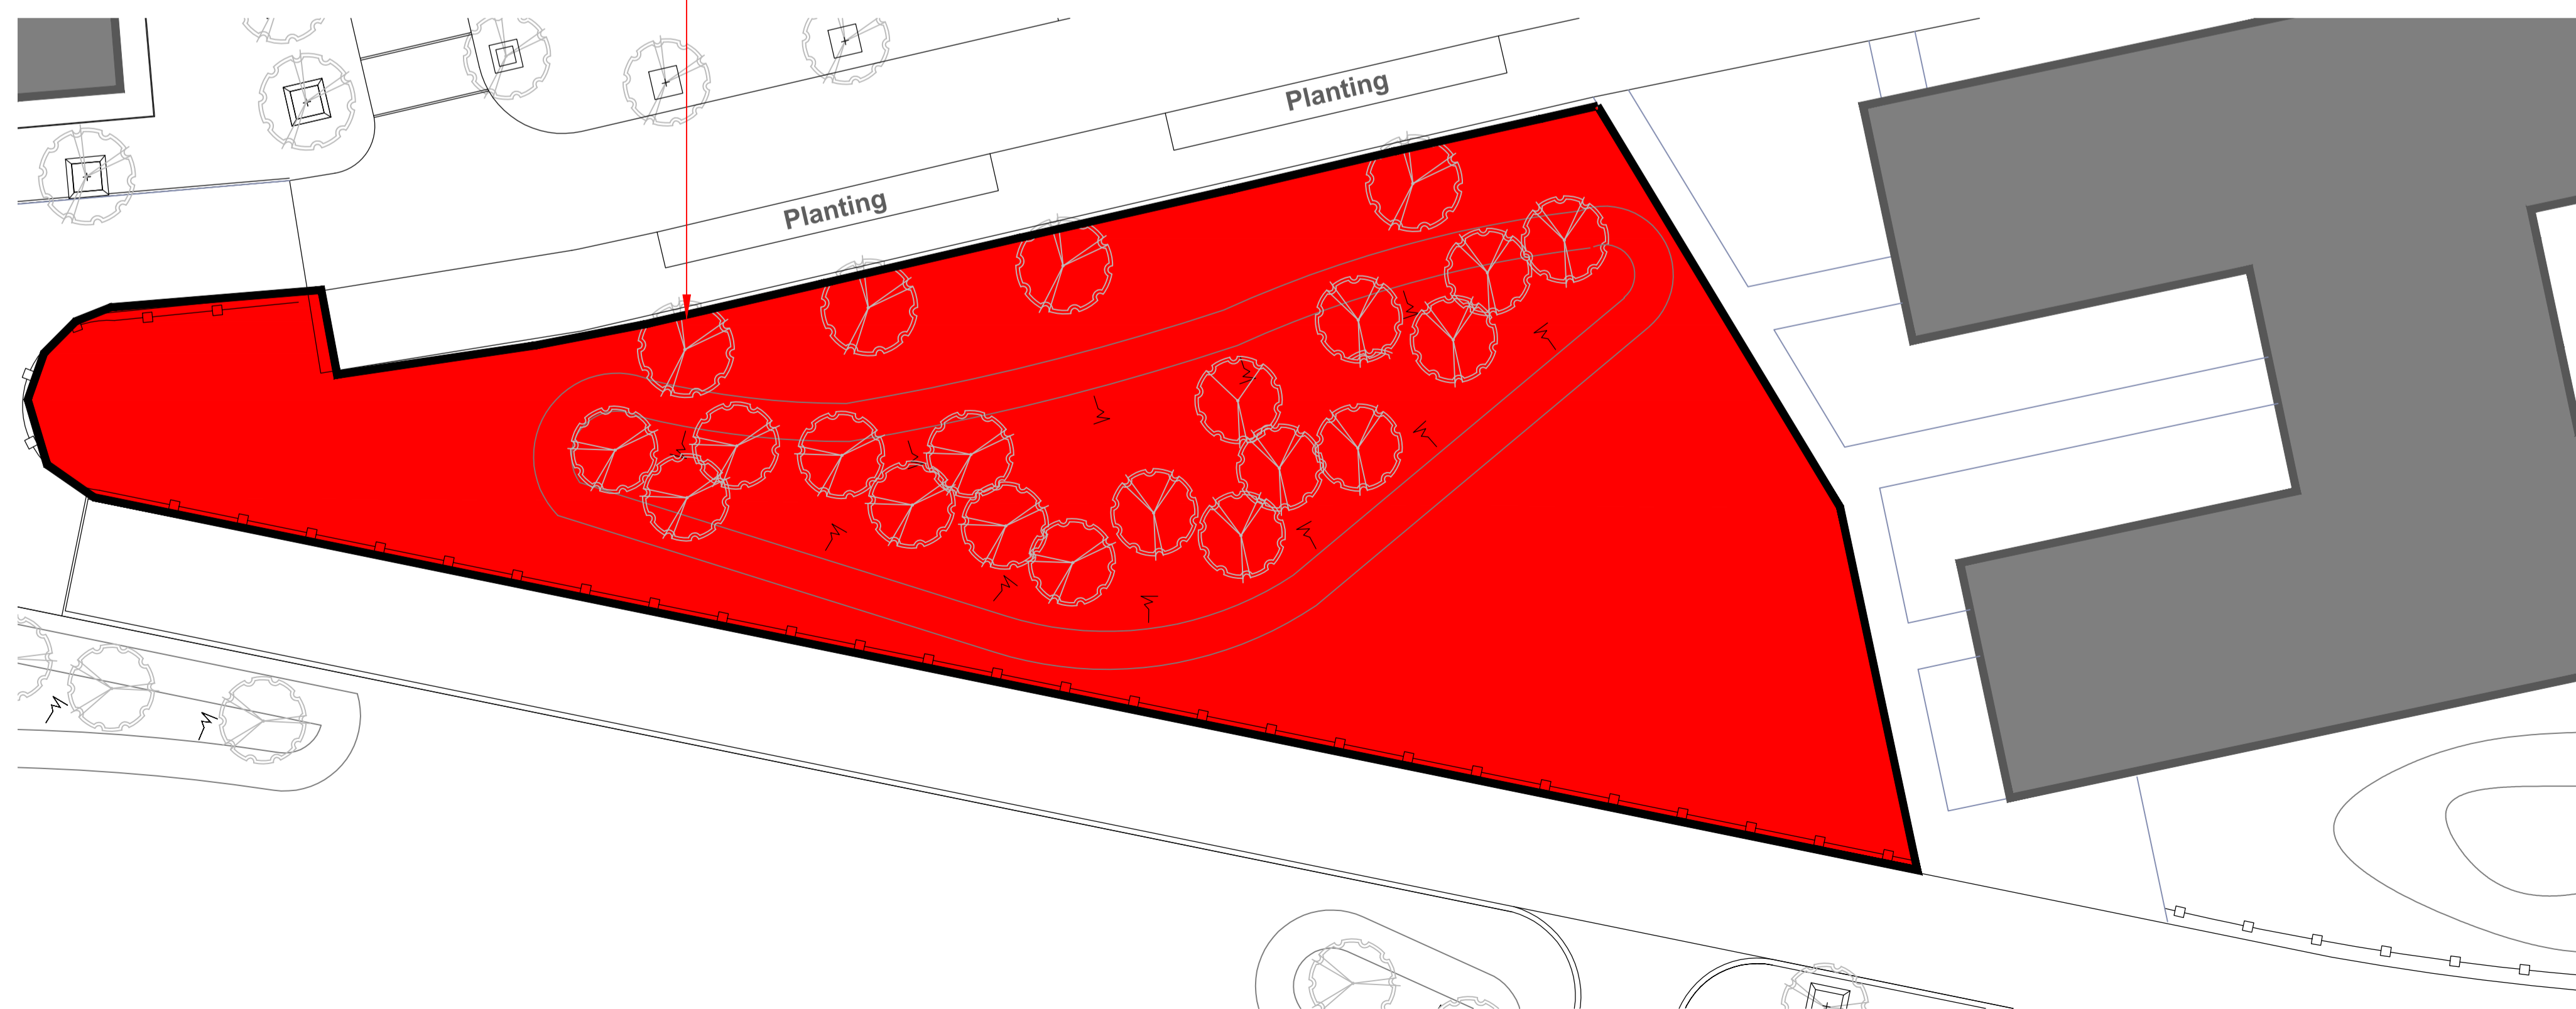

Revision: Description:

Project: BC-01-03 CISM

Title: Existing Building Relocations

PRELIMINARY

Scale: AS NOTED	Drawn: --	Checked: --	Rev: --
Date: JULY 2018	Size: A1	Drawing No: --